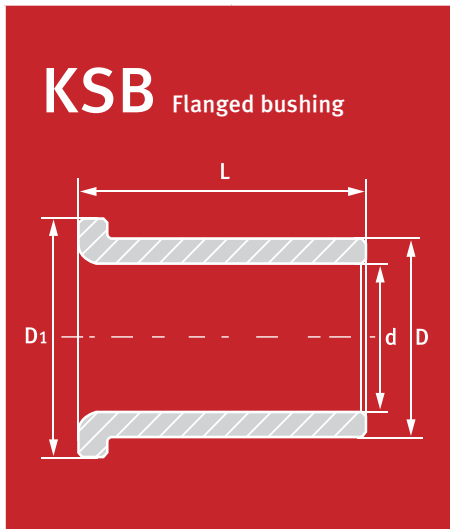

KSB

Art. Nr.	d / D / D₁ x L
KSB409-0304,503	3/4,5/7x3
KSB409-0304,505	3/4,5/7x5
KSB409-0405,503	4/5,5/9x3
KSB409-0405,504	4/5,5/9x4
KSB409-0405,506	4/5,5/9x6
KSB409-050704	5/7/11x4
KSB409-050706	5/7/11x
KSB409-060804	6/8/12x4
KSB409-060806	6/8/12x6
KSB409-060808	6/8/12x8
KSB409-081005,5	8/10/15x5,5
KSB409-081009,5	8/10/15x9,5
KSB409-101207	10/12/18x7
KSB409-101217	10/12/18x17
KSB409-121410	12/14/20x10
KSB409-121412	12/14/20x12
KSB409-141615	14/16/22x15
KSB409-141630	14/16/22x30
KSB409-151712	15/17/23x12
KSB409-151717	15/17/23x17
KSB409-182017	18/20/26x17
KSB409-182022	18/20/26x22
KSB409-202312	20/23/30x12
KSB409-202315	20/23/30x15
KSB409-202320	20/23/30x20
KSB409-202322	20/23/30x22
KSB409-202325	20/23/30x25
KSB409-242722	24/27/32,5x22
KSB409-252822	25/28/35x22
KSB409-252832	25/28/35x32
KSB409-283217	28/32/38x17
KSB409-283228	28/32/38x28
KSB409-303418	30/34/45x18
KSB409-303422	30/34/45x22
KSB409-303432	30/34/45x32
KSB409-323632	32/36/42x32
KSB409-353913	35/39/48x13
KSB409-353926	35/39/47x26
KSB409-353922	35/39/50x22
KSB409-353932	35/39/50x32
KSB409-353940	35/39/50x40
KSB409-353950	35/39/50x50
KSB409-404425	40/44/55x25
KSB409-404440	40/44/55x40
KSB409-455032	45/50/56x32
KSB409-455038	45/50/56x38
KSB409-455045	45/50/56x45

Art. Nr.	d / D / D₁ x L
KSB409-505520	50/55/65x20,5
KSB409-505524	50/55/65x24
KSB409-505532	50/55/65x32
KSB409-505550	50/55/63x50
KSB409-556040	55/60/70x40
KSB409-556060	55/60/70x60
KSB409-606540	60/65/75x40
KSB409-606560	60/65/75x60
KSB409-657040	65/70/80x40
KSB409-657060	65/70/80x60
KSB409-707540	70/75/85x40
KSB409-707570	70/75/85x70
KSB409-758040	75/80/90x40
KSB409-758070	75/80/90x70
KSB409-808540	80/85/95x40
KSB409-808580	80/85/95x80
KSB409-909550	90/95/110x50
KSB409-909590	90/95/110x90
KSB409-10010550	100/105/120x50
KSB409-10010590	100/105/120x90
KSB409-11011590	110/115/130x90
KSB409-14014560	140/145/165x60