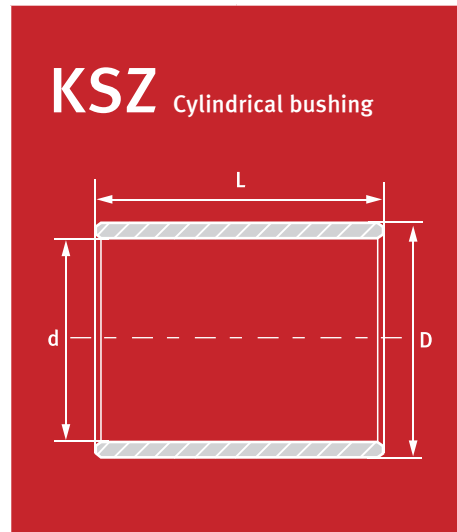

KSZ

Art. Nr.	d / D x L	Art. Nr.	d / D x L
KSZ409-0203,503	2/3,5x3	KSZ409-202310	20/23x10
KSZ409-0304,504	3/4,5x4	KSZ409-202315	20/23x15
KSZ409-0304,506	3/4,5x6	KSZ409-202320	20/23x20
KSZ409-045,504	4/5,5x4	KSZ409-202325	20/23x25
KSZ409-0405,506	4/5,5x6	KSZ409-222515	22/25x15
KSZ409-050705	5/7x5	KSZ409-222520	22/25x20
KSZ409-050708	5/7x8	KSZ409-222525	22/25x25
KSZ409-050710	5/7x10	KSZ409-222530	22/25x30
KSZ409-060806	6/8x6	KSZ409-242715	24/27x15
KSZ409-060808	6/8x8	KSZ409-242720	24/27x20
KSZ409-060810	6/8x10	KSZ409-242730	24/27x30
KSZ409-081006	8/10x6	KSZ409-252815	25/28x15
KSZ409-081008	8/10x8	KSZ409-252820	25/28x20
KSZ409-081010	8/10x10	KSZ409-252825	25/28x25
KSZ409-081012	8/10x12	KSZ409-252830	25/28x30
KSZ409-081015	8/10x15	KSZ409-252850	25/28x50
KSZ409-101208	10/12x8	KSZ409-283220	28/32x20
KSZ409-101209	10/12x9	KSZ409-283225	28/32x25
KSZ409-101210	10/12x10	KSZ409-283228	28/32x28
KSZ409-101212	10/12x12	KSZ409-283230	28/32x30
KSZ409-101215	10/12x15	KSZ409-303420	30/34x20
KSZ409-101220	10/12x20	KSZ409-303425	30/34x25
KSZ409-121406	12/14x6	KSZ409-303430	30/34x30
KSZ409-121410	12/14x10	KSZ409-303440	30/34x40
KSZ409-121414	12/14x14	KSZ409-323620	32/36x20
KSZ409-121415	12/14x15	KSZ409-323630	32/36x30
KSZ409-121420	12/14x20	KSZ409-323640	32/36x40
KSZ409-131510	13/15x10	KSZ409-323650	32/36x50
KSZ409-131520	13/15x20	KSZ409-353920	35/39x20
KSZ409-141615	14/16x15	KSZ409-353925	35/39x25
KSZ409-141620	14/16x20	KSZ409-353930	35/39x30
KSZ409-141625	14/16x25	KSZ409-353940	35/39x40
KSZ409-151710	15/17x10	KSZ409-353950	35/39x50
KSZ409-151715	15/17x15	KSZ409-364025	36/40x25
KSZ409-151720	15/17x20	KSZ409-364040	36/40x40
KSZ409-151725	15/17x25	KSZ409-364060	36/40x60
KSZ409-161807	16/18x7	KSZ409-404420	40/44x20
KSZ409-161810	16/18x10	KSZ409-404425	40/44x25
KSZ409-161812	16/18x12	KSZ409-404430	40/44x30
KSZ409-161815	16/18x15	KSZ409-404440	40/44x40
KSZ409-161820	16/18x20	KSZ409-404450	40/44x50
KSZ409-161825	16/18x25	KSZ409-455020	45/50x20
KSZ409-182015	18/20x15	KSZ409-455025	45/50x25
KSZ409-182020	18/20x20	KSZ409-455030	45/50x30
KSZ409-182025	18/20x25	KSZ409-455040	45/50x40
		KSZ409-455045	45/50x45
		KSZ409-455050	45/50x50
		KSZ409-455060	45/50x60
		KSZ409-505520	50/55x20
		KSZ409-505525	50/55x25
		KSZ409-505530	50/55x30
		KSZ409-505540	50/55x40
		KSZ409-505550	50/55x50
		KSZ409-505560	50/55x60
		KSZ409-555570	50/55x70
		KSZ409-556040	55/60x40
		KSZ409-556060	55/60x60
		KSZ409-60/65x30	60/65x30
		KSZ409-606540	60/65x40
		KSZ409-606560	60/65x60
		KSZ409-606570	60/65x70
		KSZ409-657040	65/70x40
		KSZ409-657060	65/70x60
		KSZ409-707540	70/75x40
		KSZ409-707560	70/75x60
		KSZ409-707580	70/75x80
		KSZ409-758025	75/80x25
		KSZ409-758040	75/80x40
		KSZ409-758080	75/80x80
		KSZ409-808540	80/85x40
		KSZ409-808580	80/85x80
		KSZ409-859040	85/90x40
		KSZ409-859080	85/90x80
		KSZ409-909550	90/95x50
		KSZ409-909590	90/95x90
		KSZ409-10010550	100/105x50
		KSZ409-10010595	100/105x95
		KSZ409-12012550	120/125x50
		KSZ409-12513030	125/130x30
		KSZ409-12513060	125/130x60
		KSZ409-130135100	130/135x60
		KSZ409-15015560	150/155x60